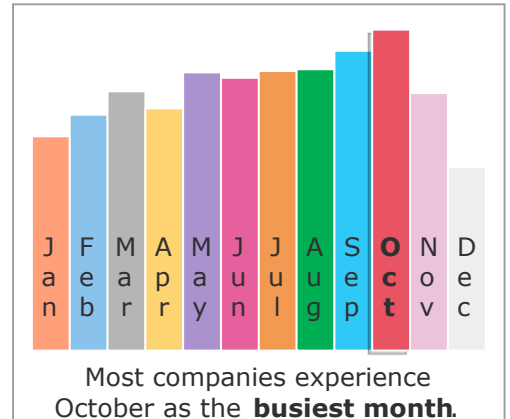

61621 job cards created (and counting)

topper #1

creates 400 - 500 job cards each month

topper #2

creates 70 job cards per user per month

topper #3

created 99 job cards in the first month

topper #4

creates 50 - 100 invoices per user per month

www.jobcardtracking.com