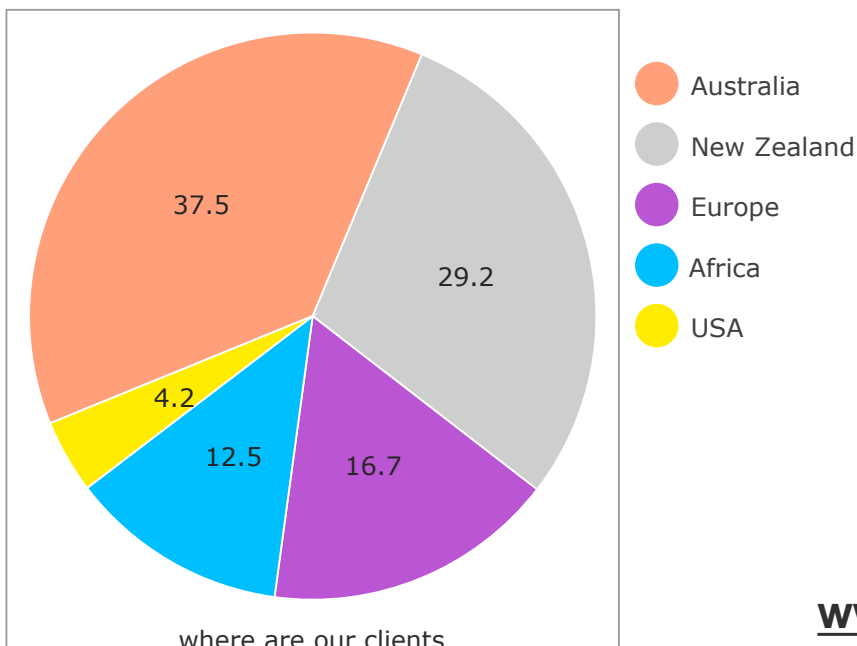

61621 job cards created (and counting)

topper #1

creates 400 - 500 job cards each month

topper #2

creates 70 job cards per user per month

topper #3

created 99 job cards in the first month

topper #4

creates 50 - 100 invoices per user per month

www.jobcardtracking.com