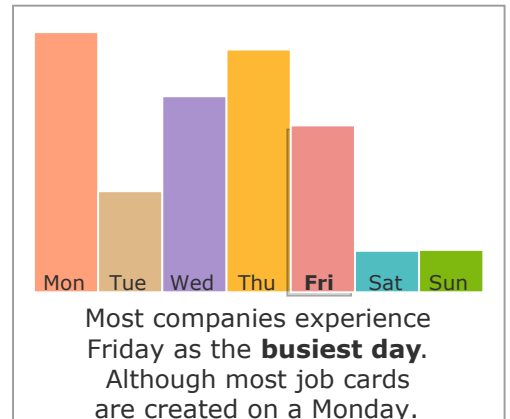

61621 job cards created (and counting)

topper #1

creates 400 - 500 job cards each month

topper #2

creates 70 job cards per user per month

topper #3

created 99 job cards in the first month

topper #4

creates 50 - 100 invoices per user per month

www.jobcardtracking.com